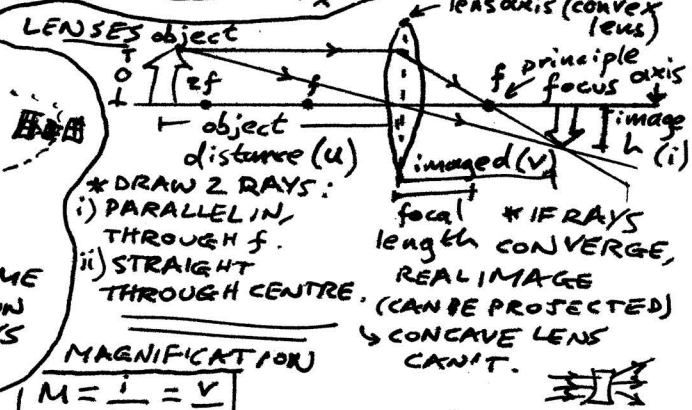

STAR LIFE CYCLE

SUPERNOVA (CAN MAKE ELEMENTS BIGGER THAN IRON)

BIG BANG THEORY EVIDENCE

REDSHIFT: GALAXIES APPEAR RED SHIFTED (WAVELENGTHS OF LIGHT/EM 'STRETCHED'). FURTHER AWAY → FASTER. SUGGESTS THEY STARTED FROM SAME POINT.
CMBR: COSMIC MICROWAVE BACKGROUND RADIATION - EMITTED FROM DEEP SPACE - EDGE OF UNIVERSE
STILL COOLING

BLACKBODY: OBJECT THAT ABSORBS & EMITS ALL λ OF EM.

ORBITS/CIRCULAR MOTION

CONVEX: if $u > 2f$: REAL, INVERTED, DIMINISHED
if $2f > u > f$: REAL, INVERTED, MAGNIFIED
if $u < f$: VIRTUAL, UPRIGHT, MAGNIFIED
 - NEED ANOTHER LENS TO PROJECT, e.g. EYE!