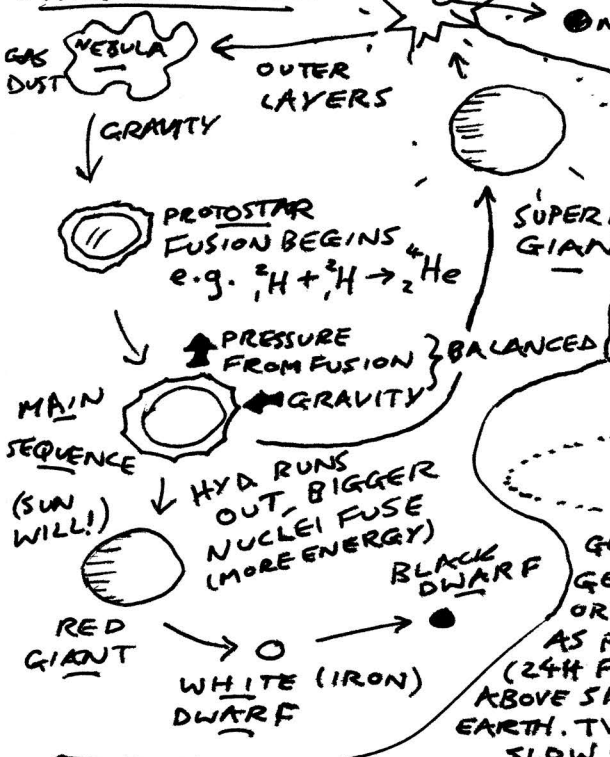

STAR LIFE CYCLE

SUPERNOVA (CAN MAKE ELEMENTS BIGGER THAN IRON)

BIG BANG THEORY EVIDENCE

REDSHIFT: GALAXIES APPEAR RED SHIFTED (WAVELENGTHS OF LIGHT/EM 'STRETCHED'). FURTHER AWAY → FASTER. SUGGESTS THEY STARTED FROM SAME POINT.
CMBR: COSMIC MICROWAVE BACKGROUND RADIATION - EMITTED FROM DEEP SPACE - EDGE OF UNIVERSE
STILL COOLING

BLACKBODY: OBJECT THAT ABSORBS & EMITS ALL λ OF EM.

ORBITS/CIRCULAR MOTION

CONVEX: if $u > 2f$: REAL, INVERTED, DIMINISHED
if $2f > u > f$: REAL, INVERTED, MAGNIFIED
if $u < f$: VIRTUAL, UPRIGHT, MAGNIFIED
 - NEED ANOTHER LENS TO PROJECT, e.g. EYE!